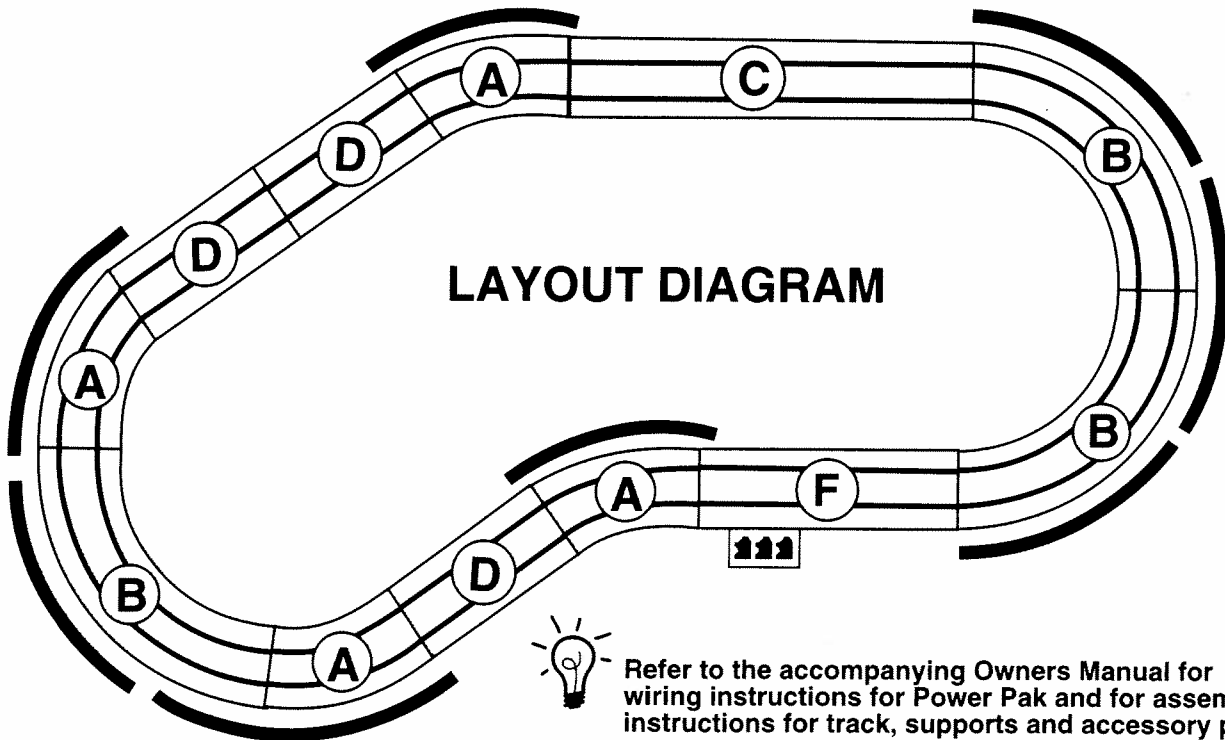

TARGET CHAMPIONSHIP

ELECTRIC RACE SET

Keep these instructions for future reference, as they contain important information.

CONTENTS

TRACK				
(B5846)  (4) 9 in. Radius Curve (1/8 Circle)	(B5831)  (3) 9 in. Radius Curve (1/4 Circle)	(B5838T)  (1) 15 in. Straight	(B5830T)  (3) 6 in. Straight	(B5832TN)  (1) 9 in. Terminal
ACCESSORIES			VEHICLES	
(B7963)  (2) Flag Pole Sets	(B7890)  (1) Sandpaper	37675-9519  (2) Plug-in Racing Controllers	 (2) Race Cars	
(B7987)  (2) Flag Decals	(610S)  (1) Wall Power Pak	(B7968)  (8) Guardrails		

Refer to the accompanying Owners Manual for wiring instructions for Power Pak and for assembly instructions for track, supports and accessory parts. **ALWAYS CLEAN TRACK RAILS AND TIRES BEFORE EACH RACE.** (See accompanying Owner's Manual for details.)